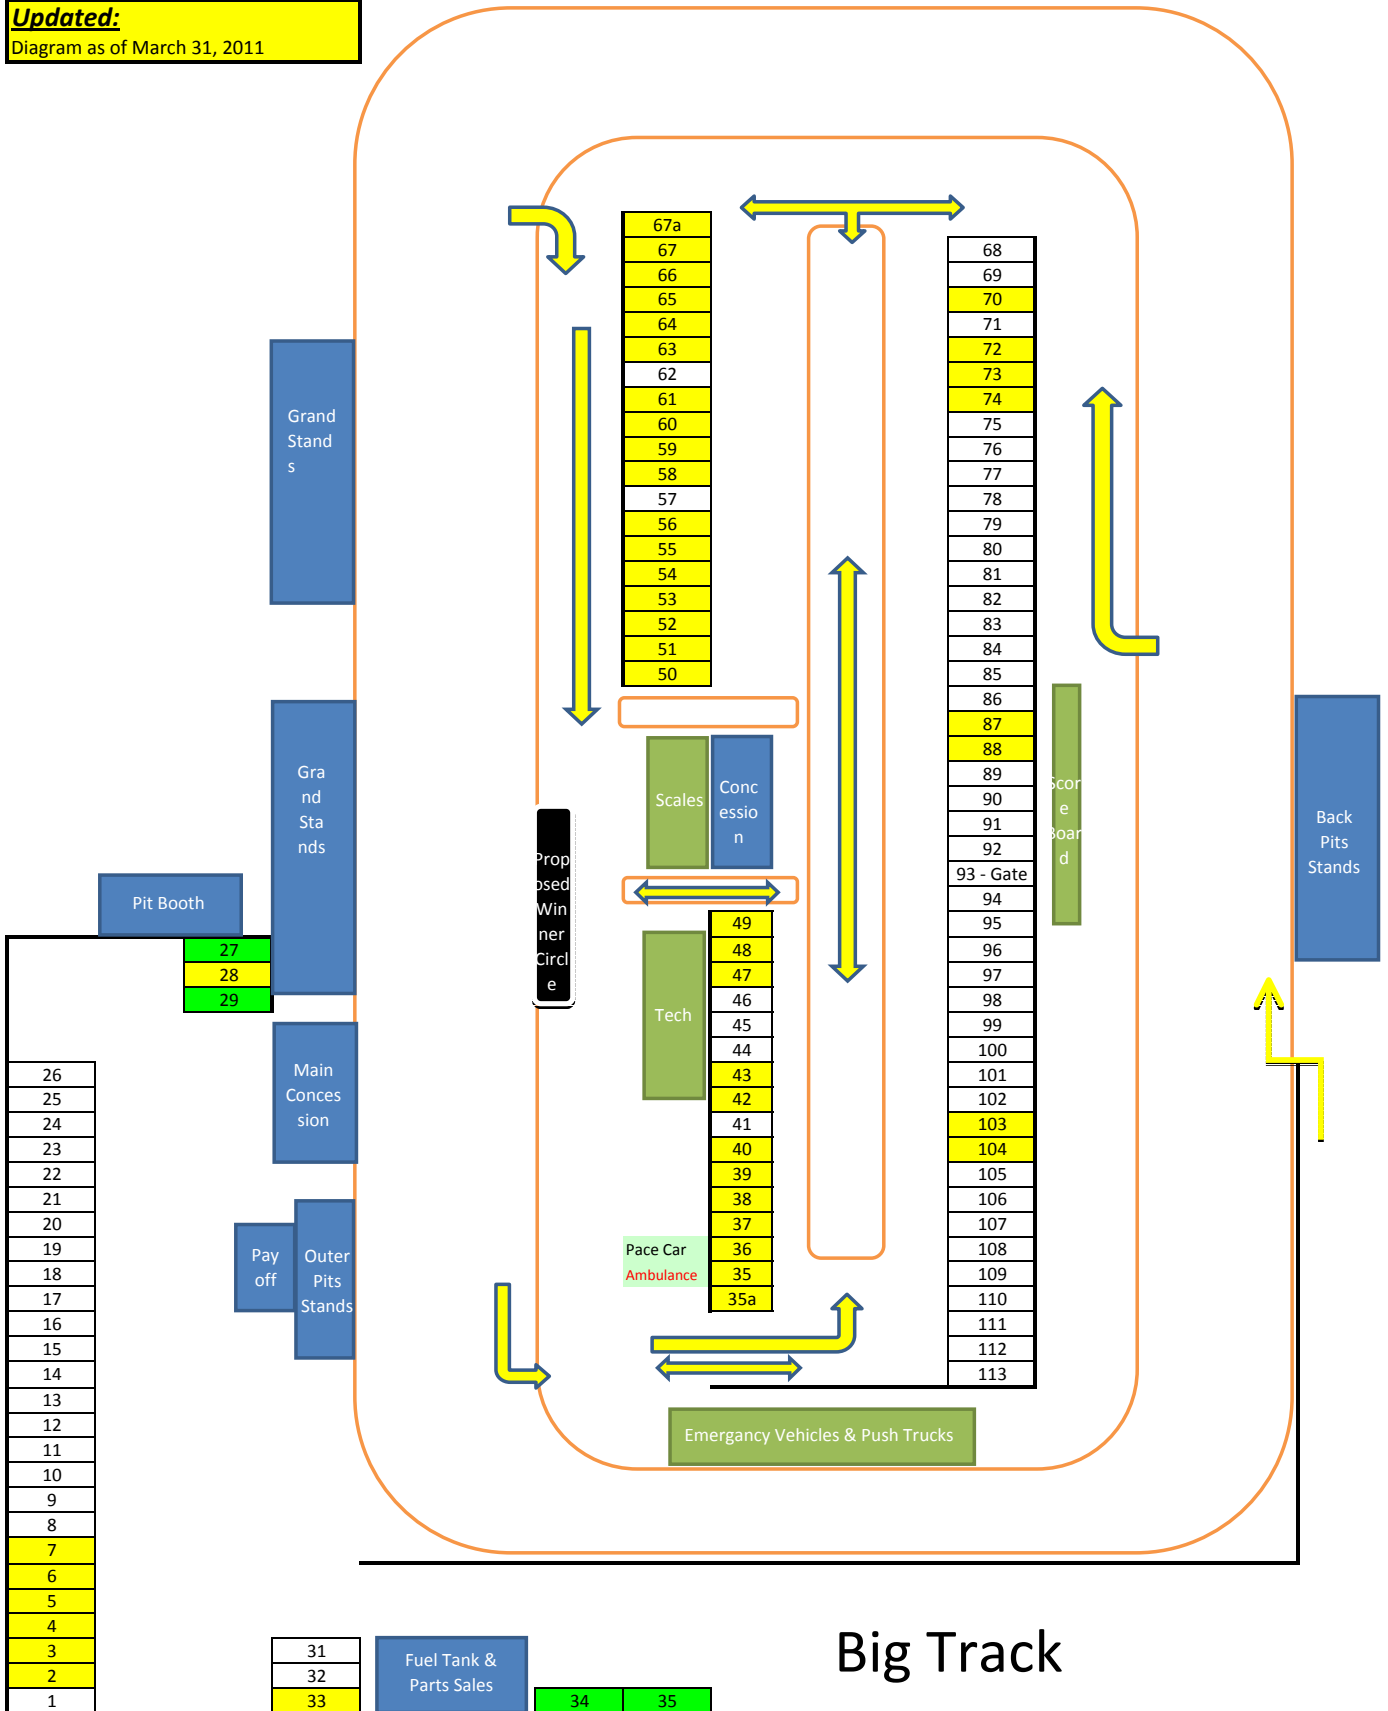

Susquehanna Speedway Park

Reserved Parking Map

Updated:
Diagram as of March 31, 2011

Big Track

Susquehanna Speedway Park

Reserved Parking Map

Color Key:

Green = Reserved Spots for 2010 (become available if not paid by March 1, 2011)

Yellow = Reserved and Paid for 2011

No Color = Not Reserved by Anyone

Outside Turn One Pits:

1		
2	54	Tommy Slanker
3	54	Tommy Slanker
4	74	Randy Christine
5	74	Randy Christine
6	1e	Greg Emlet
7	7	Jamie Loyd
8	6K	Chris Knopp
9		Dale Miller *
10		Jarad Miller *
11		
12		
13		
14		
15		
16		
17		
18		
19		
20		
21		
22		
23		
24		
25		
26		
27		
28	30m	Bob Minnich
29	2m	John Moser Jr.
30	69	Justin Ehrhart
31		
32		
33		Zac Beck
34	6j	D.J. Groft
35		Marcus Groft

Infield Pits (Frontstretch):

35a		Hahn Racing
35		Hahn Racing
36		Hahn Racing
37		Hahn Racing
38		Hahn Racing
39		Hahn Racing
40		Hahn Racing
41		
42	15	Larry Lohss
43	12	Scott Thunberg
44		
45		
46		
47	34	Beinhower Racing
48	33	Beinhower Racing
49	32	Beinhower Racing
50	17	J.R. Rodriguez
51	97	Broderick Racing
52	21A	Patrick McClane
53	19	Jeff Svendsen
54	19x	Jeff Svendsen
55	5L	Brian Lefebvre
56	20s	Daryl Sipe
57		
58	8w	William Wise
59	95	Dan Snyder
60	9m	Mike Lomman
61	8L	Rich Lomman
62		
63	77	Doug Bennett
64	4	Marshall McMullen
65	O1	Mike Zeigler Jr
66	21A	Mike Zeigler Jr
67	34Z	Jayne Zeigler Jr
67a		Mike Zeigler Jr

*Adding guardrail to add spot in turn 4

Susquehanna Speedway Park
Reserved Parking Map

Susquehanna Speedway Park
Reserved Parking Map